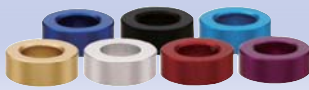

SGE-975TB (Light Blue) SGE-975R (Red)
 SGE-975BK (Black) SGE-975T (Silver)
 SGE-975BY (Blue) SGE-975G (Gold)
 SGE-975P (Purple) **8Pcs. 各¥300**

アルミM3ワッシャー-0.75t

▶Aluminum M3 washer 0.75t

SGE-910TB (Light Blue) SGE-910R (Red)
 SGE-910BK (Black) SGE-910T (Silver)
 SGE-910BY (Blue) SGE-910G (Gold)
 SGE-910P (Purple) **8Pcs. 各¥300**

アルミM3ワッシャー-1.0t

▶Aluminum M3 washer 1.0t

SGE-915TB (Light Blue) SGE-915R (Red)
 SGE-915BK (Black) SGE-915T (Silver)
 SGE-915BY (Blue) SGE-915G (Gold)
 SGE-915P (Purple) **8Pcs. 各¥300**

アルミM3ワッシャー-1.5t

▶Aluminum M3 washer 1.5t

SGE-920TB (Light Blue) SGE-920R (Red)
 SGE-920BK (Black) SGE-920T (Silver)
 SGE-920BY (Blue) SGE-920G (Gold)
 SGE-920P (Purple) **8Pcs. 各¥300**

アルミM3ワッシャー-2.0t

▶Aluminum M3 washer 2.0t

SGE-925TB (Light Blue) SGE-925R (Red)
 SGE-925BK (Black) SGE-925T (Silver)
 SGE-925BY (Blue) SGE-925G (Gold)
 SGE-925P (Purple) **8Pcs. 各¥300**

アルミM3ワッシャー-2.5t

▶Aluminum M3 washer 2.5t

SGE-930TB (Light Blue) SGE-930R (Red)
 SGE-930BK (Black) SGE-930T (Silver)
 SGE-930BY (Blue) SGE-930G (Gold)
 SGE-930P (Purple) **6Pcs. 各¥300**

アルミM3ワッシャー-3.0t

▶Aluminum M3 washer 3.0t