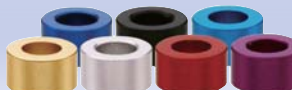

アルミM3ワッシャー-1.0t

▶Aluminum M3 washer 1.0t

SGE-915TB (Light Blue) SGE-915R (Red)
 SGE-915BK (Black) SGE-915T (Silver)
 SGE-915BY (Blue) SGE-915G (Gold)
 SGE-915P (Purple) **8Pcs. 各¥300**

アルミM3ワッシャー-1.5t

▶Aluminum M3 washer 1.5t

SGE-920TB (Light Blue) SGE-920R (Red)
 SGE-920BK (Black) SGE-920T (Silver)
 SGE-920BY (Blue) SGE-920G (Gold)
 SGE-920P (Purple) **8Pcs. 各¥300**

アルミM3ワッシャー-2.0t

▶Aluminum M3 washer 2.0t

SGE-925TB (Light Blue) SGE-925R (Red)
 SGE-925BK (Black) SGE-925T (Silver)
 SGE-925BY (Blue) SGE-925G (Gold)
 SGE-925P (Purple) **8Pcs. 各¥300**

アルミM3ワッシャー-2.5t

▶Aluminum M3 washer 2.5t

SGE-930TB (Light Blue) SGE-930R (Red)
 SGE-930BK (Black) SGE-930T (Silver)
 SGE-930BY (Blue) SGE-930G (Gold)
 SGE-930P (Purple) **6Pcs. 各¥300**

アルミM3ワッシャー-3.0t

▶Aluminum M3 washer 3.0t

SGE-950TB (Light Blue) SGE-950R (Red)
 SGE-950BK (Black) SGE-950T (Silver)
 SGE-950BY (Blue) SGE-950G (Gold)
 SGE-950P (Purple) **6Pcs. 各¥320**

アルミM3カラー-5.0t

▶Aluminum M3 Collar 5.0t

SGE-980TB (Light Blue) SGE-980R (Red)
 SGE-980BK (Black) SGE-980T (Silver)
 SGE-980BY (Blue) SGE-980G (Gold)
 SGE-980P (Purple) **4Pcs. 各¥360**