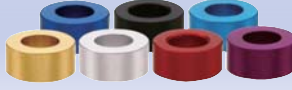

SGE-975TB (Light Blue) SGE-975R (Red)
 SGE-975BK (Black) SGE-975T (Silver)
 SGE-975BY (Blue) SGE-975G (Gold)
 SGE-975P (Purple) **8Pcs. 各¥300**

アルミM3ワッシャー-0.75t

▶Aluminum M3 washer 0.75t

SGE-910TB (Light Blue) SGE-910R (Red)
 SGE-910BK (Black) SGE-910T (Silver)
 SGE-910BY (Blue) SGE-910G (Gold)
 SGE-910P (Purple) **8Pcs. 各¥300**

アルミM3ワッシャー-1.0t

▶Aluminum M3 washer 1.0t

SGE-915TB (Light Blue) SGE-915R (Red)
 SGE-915BK (Black) SGE-915T (Silver)
 SGE-915BY (Blue) SGE-915G (Gold)
 SGE-915P (Purple) **8Pcs. 各¥300**

アルミM3ワッシャー-1.5t

▶Aluminum M3 washer 1.5t

SGE-920TB (Light Blue) SGE-920R (Red)
 SGE-920BK (Black) SGE-920T (Silver)
 SGE-920BY (Blue) SGE-920G (Gold)
 SGE-920P (Purple) **8Pcs. 各¥300**

アルミM3ワッシャー-2.0t

▶Aluminum M3 washer 2.0t

SGE-925TB (Light Blue) SGE-925R (Red)
 SGE-925BK (Black) SGE-925T (Silver)
 SGE-925BY (Blue) SGE-925G (Gold)
 SGE-925P (Purple) **8Pcs. 各¥300**

アルミM3ワッシャー-2.5t

▶Aluminum M3 washer 2.5t

SGE-930TB (Light Blue) SGE-930R (Red)
 SGE-930BK (Black) SGE-930T (Silver)
 SGE-930BY (Blue) SGE-930G (Gold)
 SGE-930P (Purple) **6Pcs. 各¥300**

アルミM3ワッシャー-3.0t

▶Aluminum M3 washer 3.0t