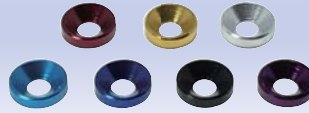

アルミM3カラー-8.0t

▶Aluminum M3 Collar 8.0t

SXG-905 (0.5t) SXG-930 (3.0t)
 SXG-910 (1.0t) SXG-950 (5.0t)
 SXG-920 (2.0t) **6Pcs. 各¥360**

アルミM3ワッシャーオレンジ

▶Aluminum M3 washer 0.5t Orange

SGE-8TB (Light Blue) SGE-8R (Red)
 SGE-8BK (Black) SGE-8T (Silver)
 SGE-8BY (Blue) SGE-8G (Gold)
 SGE-8P (Purple) **8Pcs. 各¥400**
 SXG-8 (Orange) 6Pcs.

アルミM3皿ワッシャー

▶Aluminum M3 Plate Washer

SGE-15TB (Light Blue) SGE-15R (Red)
 SGE-15BK (Black) SGE-15S (Silver)
 SGE-15BY (Blue) SGE-15G (Gold)
 SGE-15P (Purple) **8Pcs. 各¥400**
 SGE-15PK (Pink)

アルミM3皿ワッシャー外径大

▶Aluminum M3 Plate Washer Large

SGE-16TB (Light Blue) SGE-16R (Red)
 SGE-16BK (Black) SGE-16S (Silver)
 SGE-16BY (Blue) SGE-16G (Gold)
 SGE-16P (Purple) **8Pcs. 各¥400**

アルミM4皿ワッシャー

▶Aluminum M4 Plate Washer

SGE-108TB (Light Blue) SGE-108R (Red)
 SGE-108BK (Black) SGE-108S (Silver)
 SGE-108BY (Blue) SGE-108G (Gold)
 SGE-108P (Purple) **6Pcs. 各¥300**
 SXG-108 (Orange) ¥360

アルミM3テーパカラー

▶Aluminum M3 taper Collars