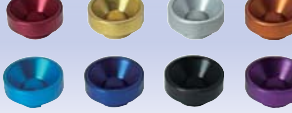

アルミM3カラー-8.0t

▶Aluminum M3 Collar 8.0t

SXG-905 (0.5t) SXG-930 (3.0t)
 SXG-910 (1.0t) SXG-950 (5.0t)
 SXG-920 (2.0t) **6Pcs. 各¥360**

アルミM3ワッシャーオレンジ

▶Aluminum M3 washer 0.5t Orange

SGE-8TB (Light Blue) SGE-8R (Red)
 SGE-8BK (Black) SGE-8T (Silver)
 SGE-8BY (Blue) SGE-8G (Gold)
 SGE-8P (Purple) **8Pcs. 各¥400**
 SXG-8 (Orange) 6Pcs.

アルミM3皿ワッシャー

▶Aluminum M3 Plate Washer

SGE-15TB (Light Blue) SGE-15R (Red)
 SGE-15BK (Black) SGE-15S (Silver)
 SGE-15BY (Blue) SGE-15G (Gold)
 SGE-15P (Purple) **8Pcs. 各¥400**
 SGE-15PK (Pink)

アルミM3皿ワッシャー外径大

▶Aluminum M3 Plate Washer Large

SGE-16TB (Light Blue) SGE-16R (Red)
 SGE-16BK (Black) SGE-16S (Silver)
 SGE-16BY (Blue) SGE-16G (Gold)
 SGE-16P (Purple) **8Pcs. 各¥400**

アルミM4皿ワッシャー

▶Aluminum M4 Plate Washer

SGE-108TB (Light Blue) SGE-108R (Red)
 SGE-108BK (Black) SGE-108S (Silver)
 SGE-108BY (Blue) SGE-108G (Gold)
 SGE-108P (Purple) **6Pcs. 各¥300**
 SXG-108 (Orange) ¥360

アルミM3テーパカラー

▶Aluminum M3 taper Collars